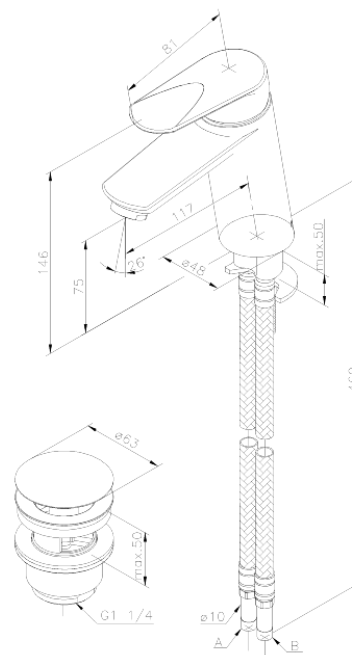

FM Mattsson Mora Group Denmark
Abildager 26 A, 2605 Brøndby, Denmark
Østbirkvej 2, 5240 Odense NØ, Denmark

+45 63 10 22 10 danmark@fmm-mora.com

For more information please visit www.damixa.com

damixa